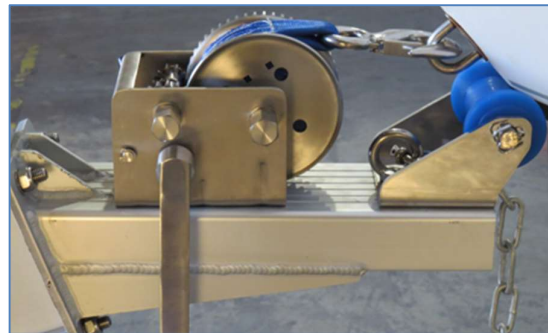

Introducing Spitfire & SA Boat Trailers